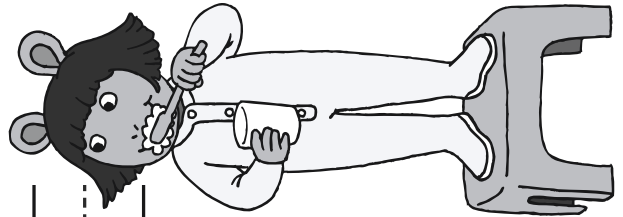

Toothpaste Taste Test

(NAME OF TOOTHPASTE)

☐

Excellent (10 points)

☐

OK (5 points)

☐

Yuck! (0 points)

Permission is granted for reproduction of this printed material for educational use only. ©2001 WGBH. Underlying TM/© Marc Brown.