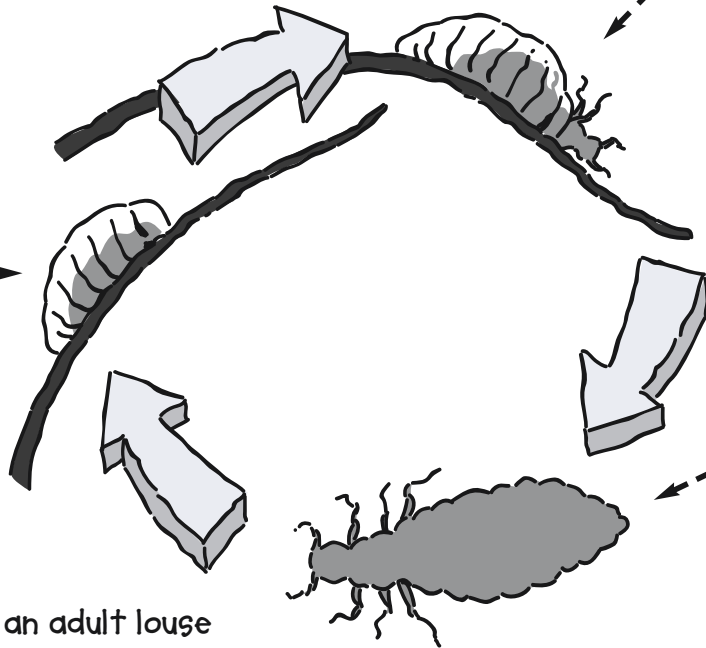

Color and cut out the puppets. Option 1: Carefully cut out the holes. Put two fingers through the holes. Your fingers become the puppet's legs. Option 2: Tape the pictures to popsicle sticks, tongue depressors, unsharpened pencils, or rulers to make stick puppets.

A female louse lays about 5 nits a day.

Nymph

The nit hatches and become a nymph. Nymphs grow and shed their skin 3 times. About 7 days after hatching, a nymph becomes an adult louse.

Adult Louse

An adult louse is the size of a sesame seed. It lives for about 16 days.